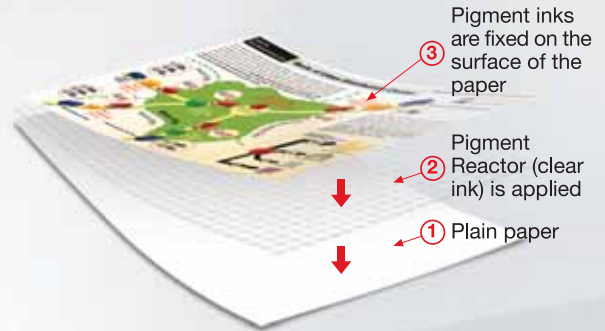

PgR

Pigment Reaction (PgR) Technology – Laser-Quality Photos & Business Documents On Plain Paper

- Pigment reactor (clear ink) keeps ink on the paper's surface so colors do not diffuse
- Improves saturation, brightness and ink fixation for outstanding, water-resistant images and laser-quality text
- Increases print longevity & prevents curling, ink bleeding and "show-through"

Superior Water-fastness

With their superior water-fastness, plain paper prints from the PIXMA iX7000 keep their beautiful image quality without bleeding even if they get wet